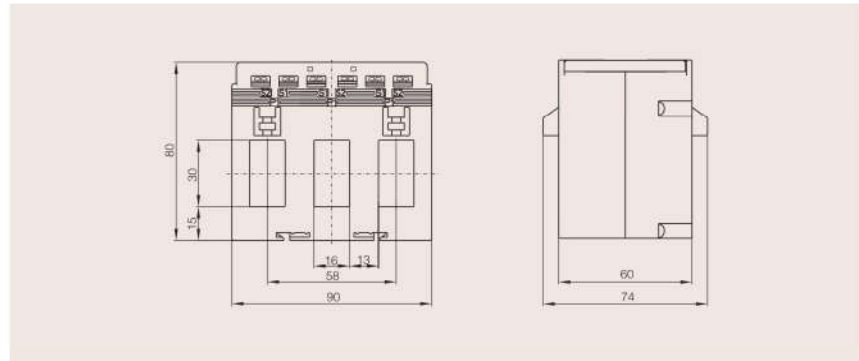

DASN249

DASN249	100/5	1.5	30
DASN249	120/5	1.5	30
DASN249	125/5	2.5	30
DASN249	125/5	2.5	30
DASN249	160/5	2.5	30
DASN249	200/5	2.5	30
DASN249	250/5	2.5	30