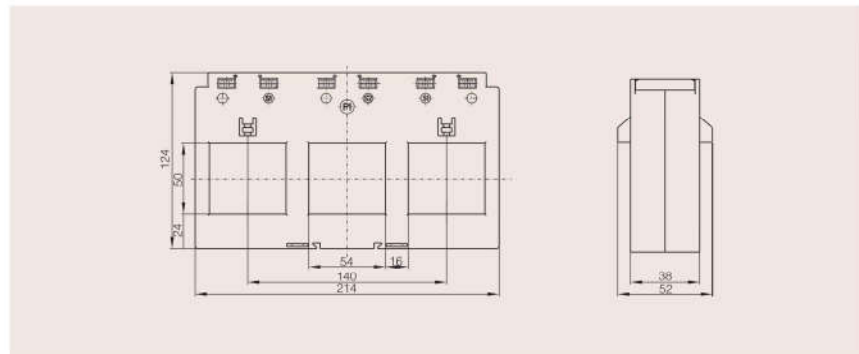

DASN250

DASN250	600/5	10	20
DASN250	630/5	10	20
DASN250	800/5	10	20
DASN250	1000/5	10	20
DASN250	1200/5	10	20
DASN250	1600/5	10	20