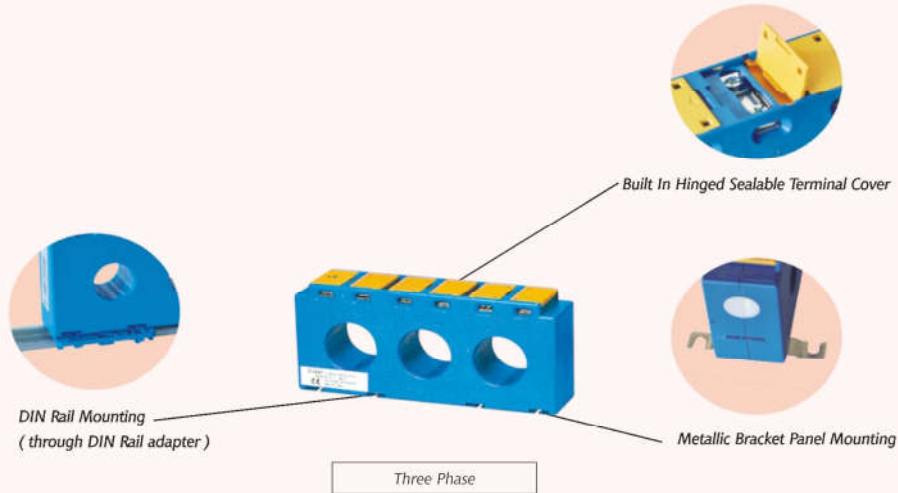

● FEATURE

D Series

Ref.	Model	Ratio (A)	Burden(VA) Class:1.0	Case Qty. (Pcs)	Item Code
D363 	D363	75/5	1.5	20	736300755
	D363	100/5	1.5	20	736301005
	D363	150/5	2.5	20	736301505
	D363	200/5	3.75	20	736302005
	D363	250/5	5	20	736302505
	D363	300/5	5	20	736303005
	D363	400/5	5	20	736304005
	D363	500/5	5	20	736305005