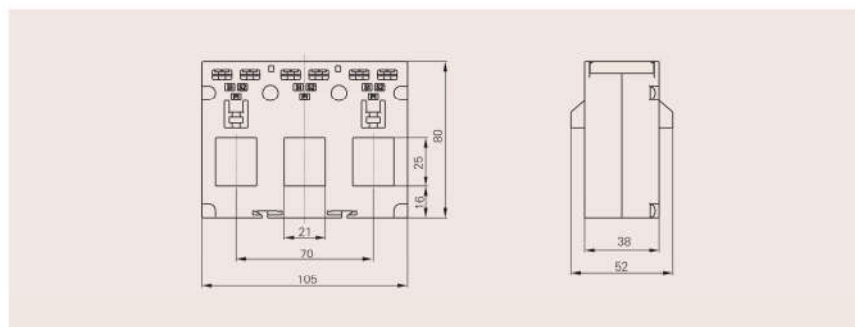

CURRENT TRANSFORMER LOW VOLTAGE

—Produced by Subcompany QIANWEI Current Transformer

图片	型号	电流比(A)	负载(VA)	装箱数
			精度: 1.0	

DASN242

DASN242	60/5	1	30
DASN242	100/5	1.5	30
DASN242	120/5	1.5	30
DASN242	125/5	1.5	30
DASN242	150/5	2.5	30
DASN242	160/5	2.5	30
DASN242	200/5	2.5	30
DASN242	250/5	2.5	30

DASN248

DASN248	250/5	2.5	20
DASN248	300/5	3.75	20
DASN248	400/5	3.75	20
DASN248	500/5	3.75	20
DASN248	600/5	3.75	20
DASN248	630/5	3.75	20