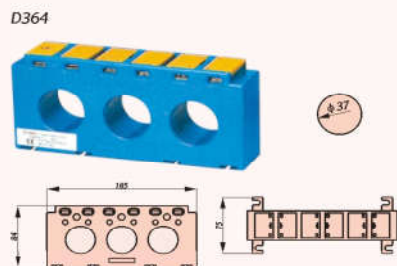

Ref.	Model	Ratio (A)	Burden(VA) Class:1.0	Case Qty. (Pcs)	Item Code
D363 	D363	75/5	1.5	20	736300755
	D363	100/5	1.5	20	736301005
	D363	150/5	2.5	20	736301505
	D363	200/5	3.75	20	736302005
	D363	250/5	5	20	736302505
	D363	300/5	5	20	736303005
	D363	400/5	5	20	736304005
	D363	500/5	5	20	736305005

Note: Class/VA rating must be mentioned when ordering.